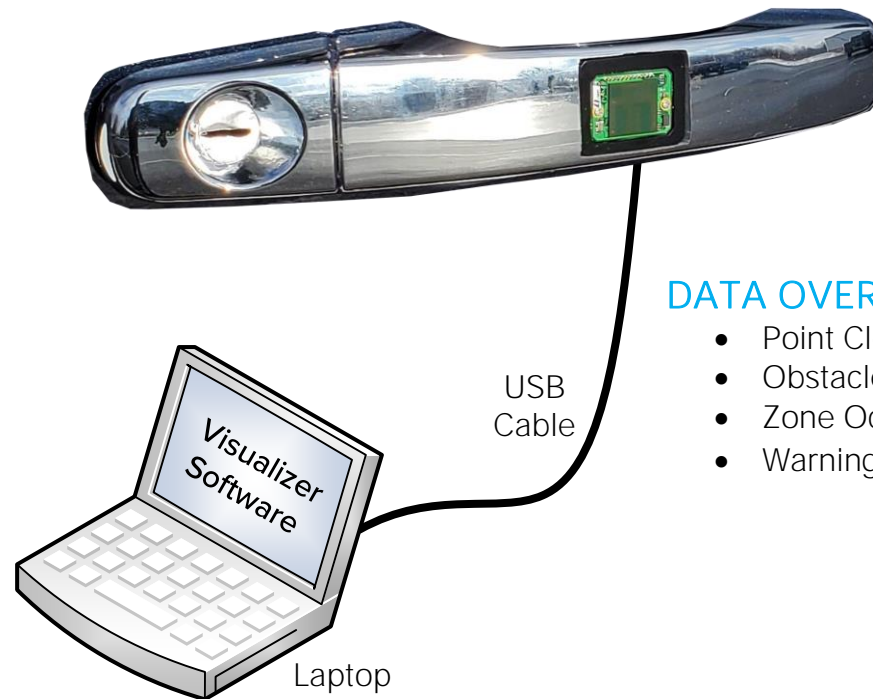

## PROCESSING ONBOARD

### D3 RS-1843AOPU MMWAVE SENSOR:

- Radar Front End
- FFTs/Heatmap
- CFAR
- Angle of Arrival Estimation
- Clustering dBScan

### DATA OVER USB/SERIAL:

- Point Cloud Detections
- Obstacle Clustering
- Zone Occupancy
- Warnings